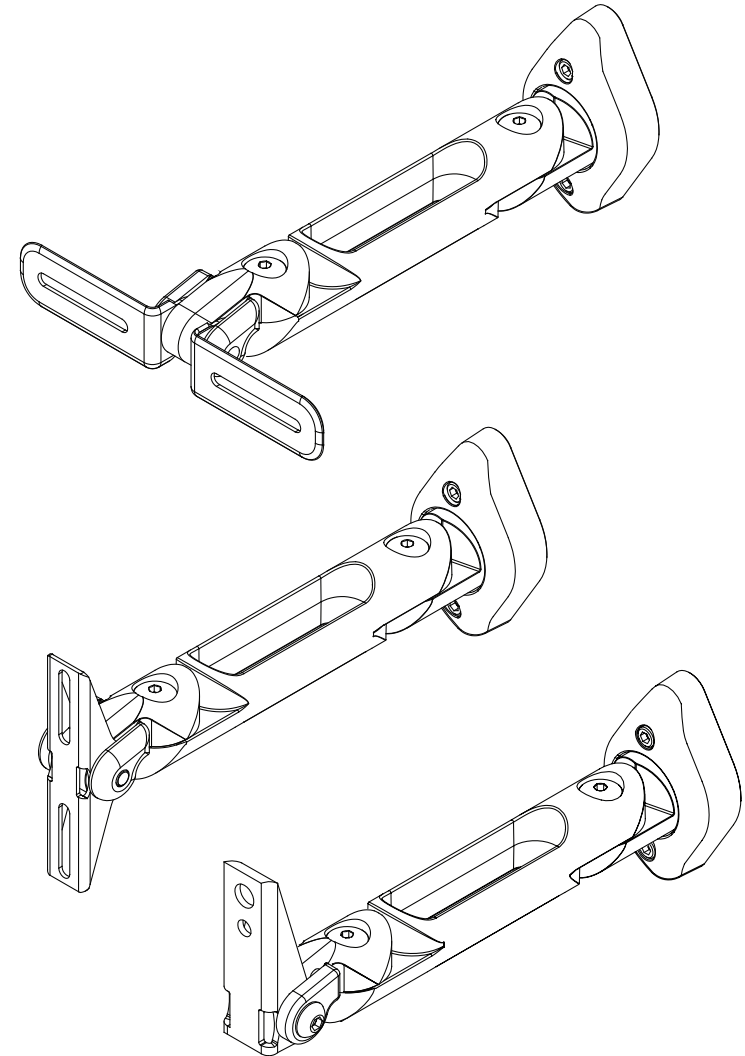

BSME BOOKSHELF SPEAKER EXTENDED MOUNT SPECIFICATION SHEET

MAX TOTAL WEIGHT 25 LBS / 11.33 KG

Vantage Point Products Corp. 10233 Palm Drive Santa Fe Springs, CA 90670
USA: 800.582.9595 Canada: 888.876.6786 Europe: 31.72.581.6056
Email: cons-serv@vanptc.com WebSite: www.vanptc.com