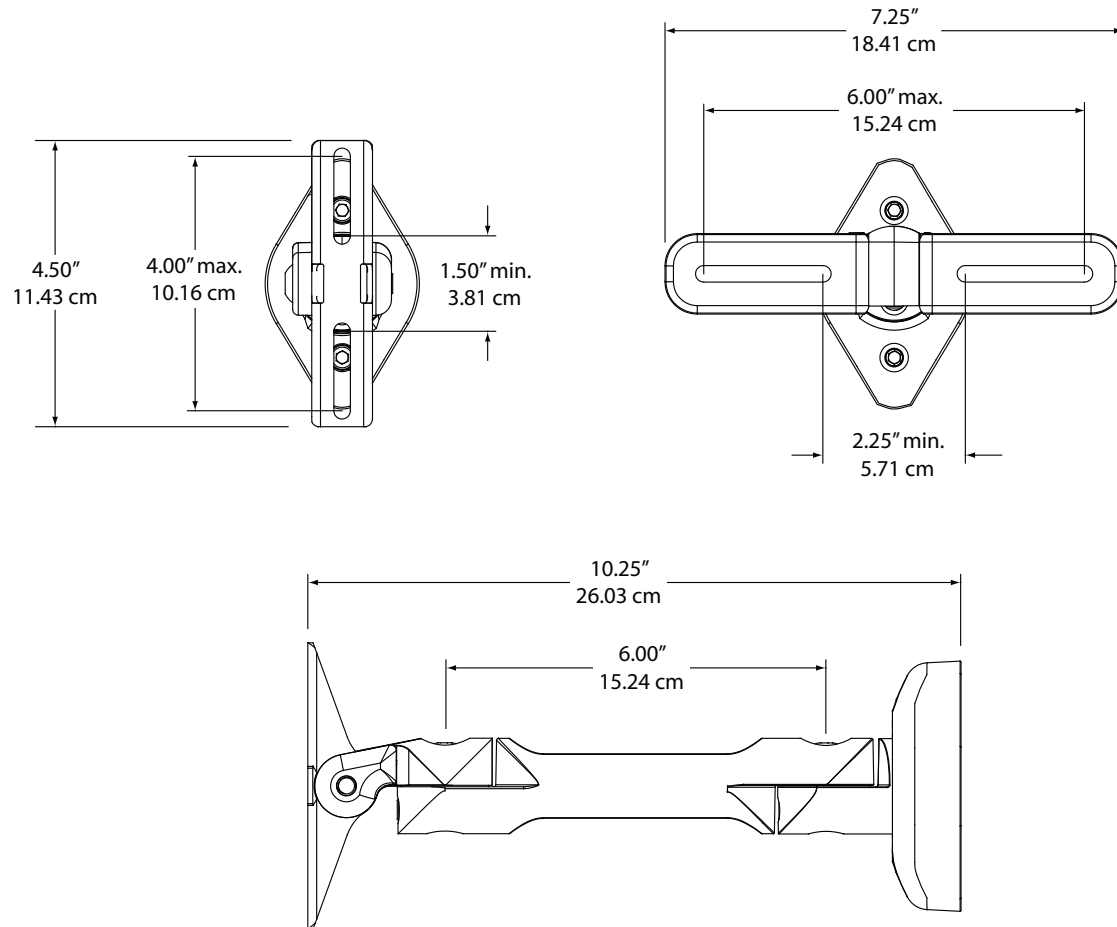

BSME BOOKSHELF SPEAKER EXTENDED MOUNT SPECIFICATION SHEET

MAX TOTAL WEIGHT 25 LBS / 11.33 KG

Vantage Point Products Corp. 10233 Palm Drive Santa Fe Springs, CA 90670
USA: 800.582.9595 Canada: 888.876.6786 Europe: 31.72.581.6056
Email: cons-serv@vanptc.com WebSite: www.vanptc.com